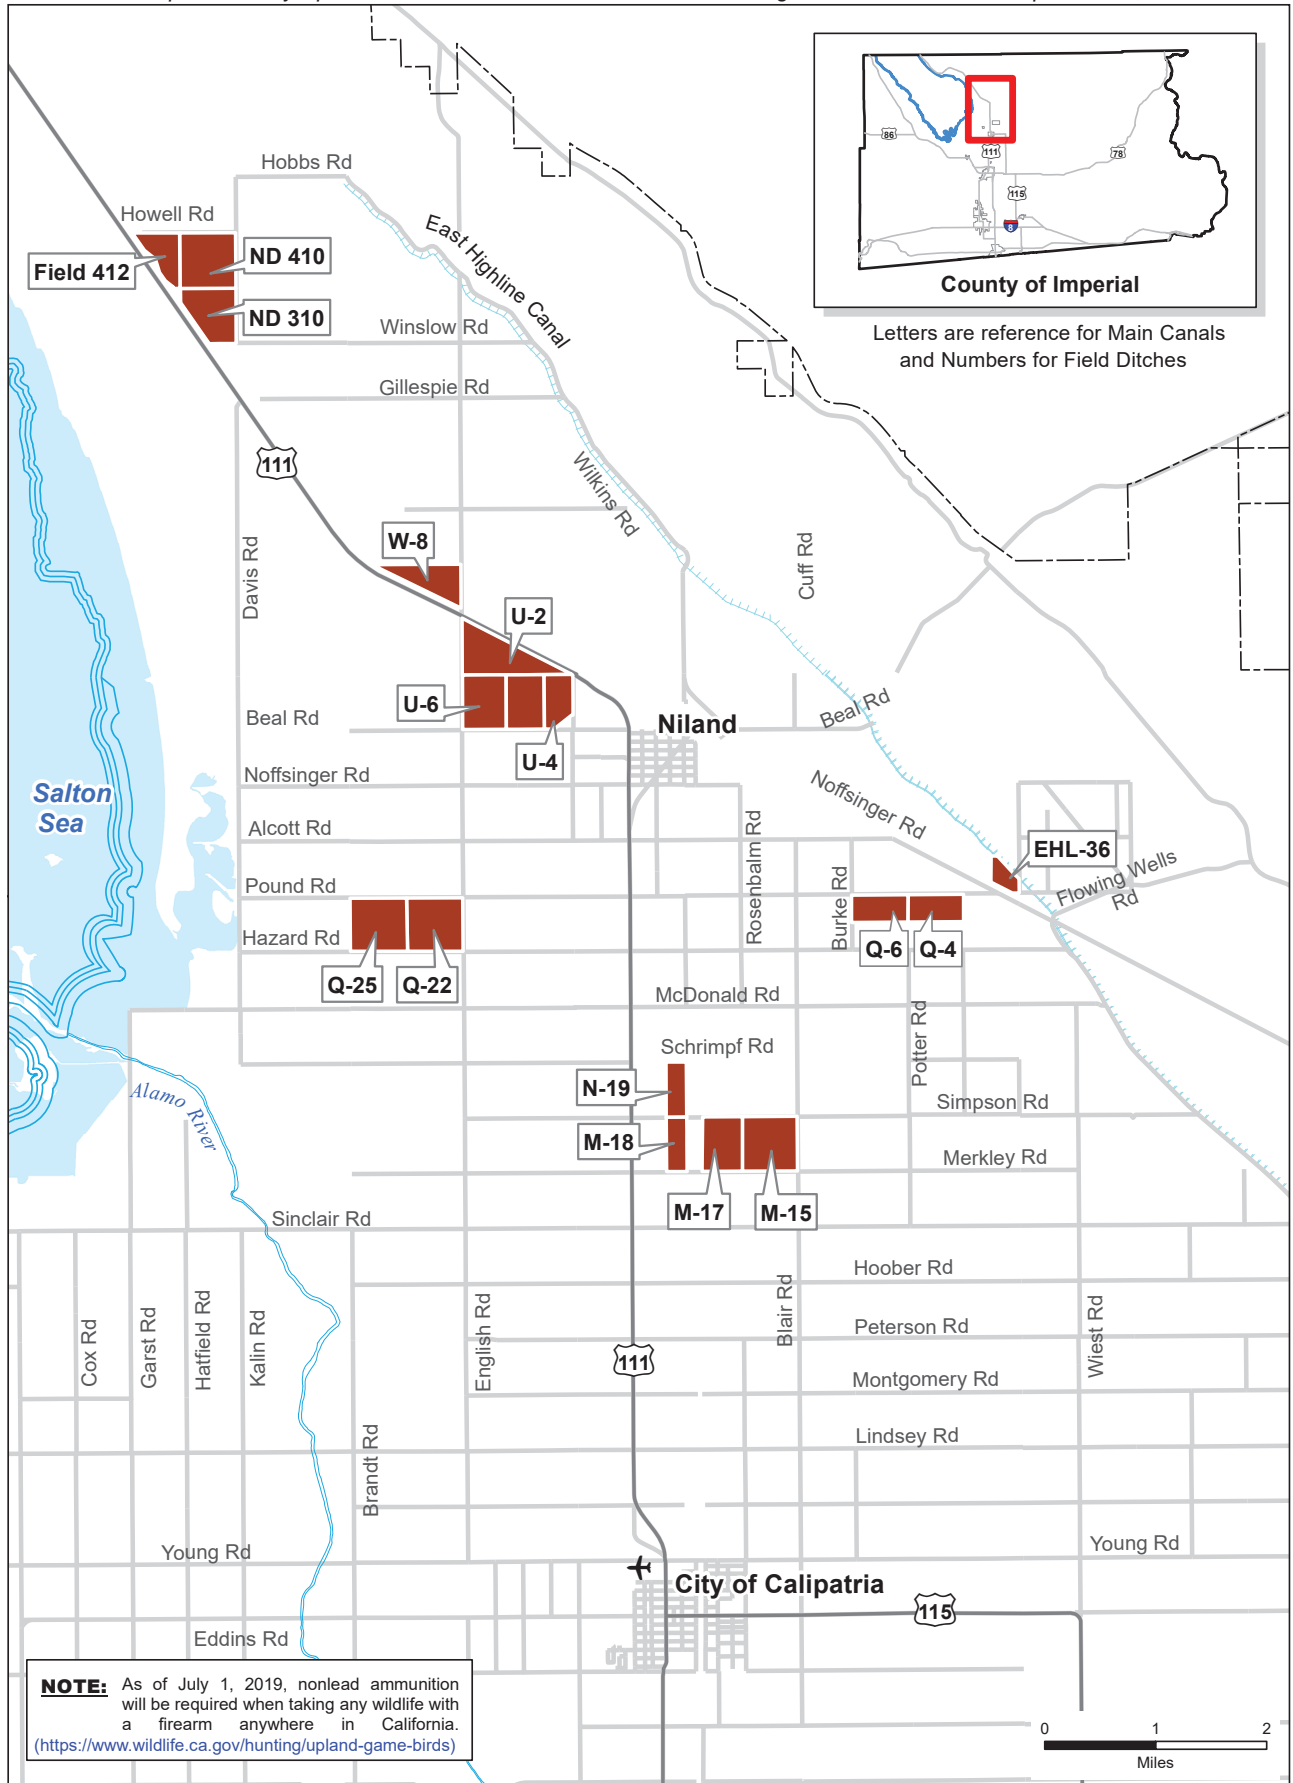

Upland Game Fields in Imperial County

"Imperial Valley Special Hunt Dove Fields are Closed to Hunting Until Shoot Time on September 1, 2021"

Upland Game Fields in Imperial County 2021

Source: ICGIS Basemap - California Department of Fish and Wildlife | Updated by: D. Newland